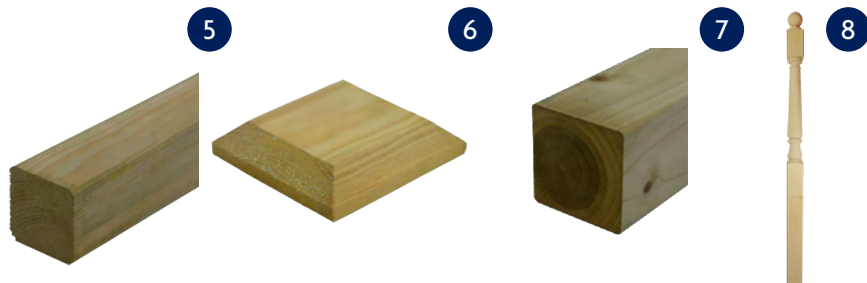

Treated Pencil Round Handrail

Treated Sole Plate

Treated Infill

Treated Full Newell Post

Treated Pencil Round Spindle

Post Cap

Treated Pencil Round Post

Treated Half Newell Post

	SIZE	SKU
1	66x44mm	DECK6944HR
2	58x19mm	DECK5819SP
3	41x8mm	DECK418IF

4	82x82mm	DECK8282COL
5	41x41mm	DECK4141RS
6	120x120mm	POSTCAP55

7	95x95mm	POSTCAP44
7	90x90mm	DECK9090RSN
8	82x82mm	DECK8282CHN

DECKING TREATMENT

Extend the life and look of your decking

RONSEAL ULTIMATE PROTECTION DECKING STAIN

Ronseal's Ultimate Protection Decking Stain, with added slip resistance, will keep your deck protected from the weather and everyday wear & tear, ensuring it looks great all year round. It lasts twice as long as standard decking stain.

Slip Resistant

Stays tough through winter

COLOUR	SIZE	SKU
Charcoal	5L	PRONUDKSCH5
	2.5L	PRONUDKSCH25
Country Oak	5L	PRONUDKSCO5
	2.5L	PRONUDKSCO25
Dark Oak	5L	PRONUDKSDO5
	2.5L	PRONUDKSDO25
Slate	5L	PRONUDKSSL5
	2.5L	PRONUDKSSL25