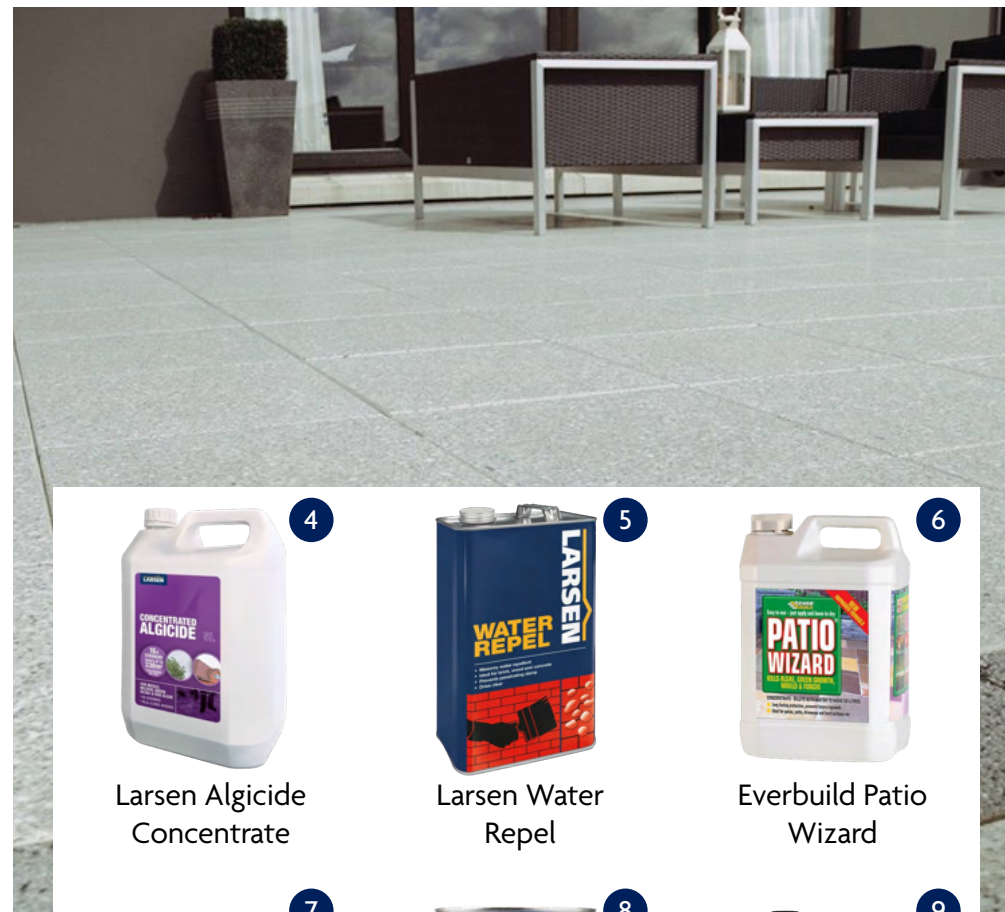

Larsen Algicide Concentrate