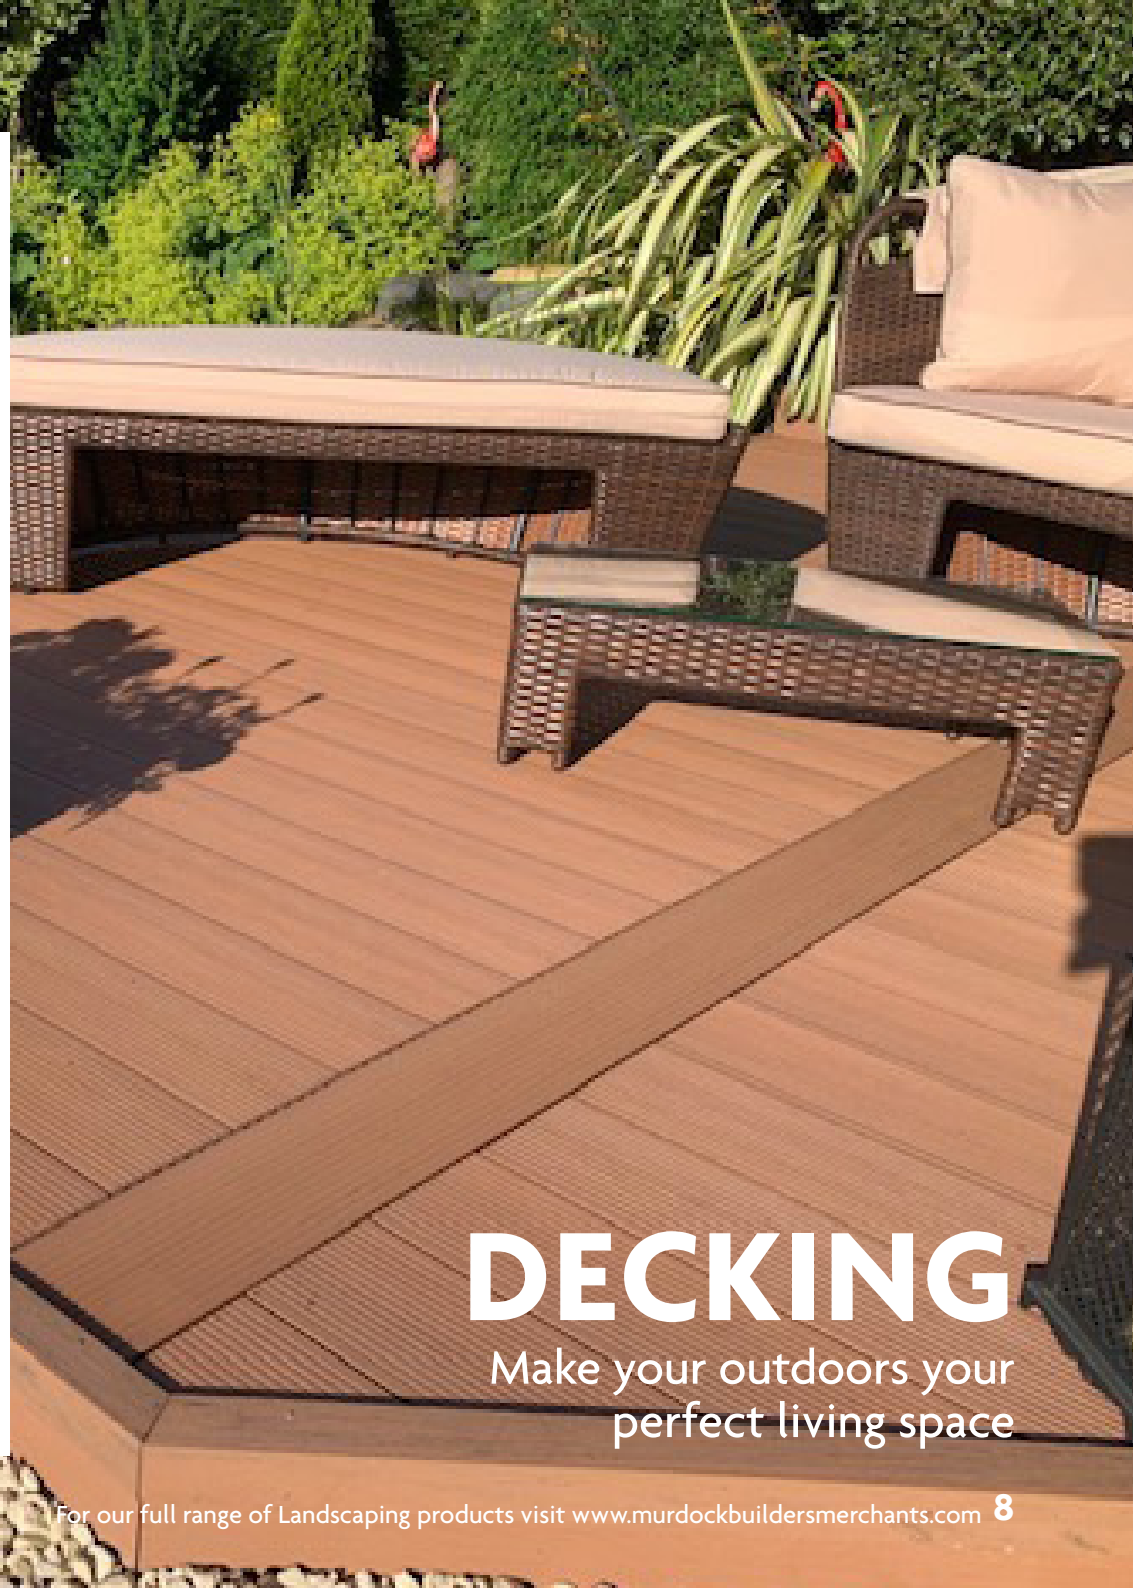

COMPOSITE DECKING

Our Composite Decking is the perfect, beautiful, low-maintenance choice for practically any outdoor space. Our eco friendly composite decking does not splinter, rot, or warp and unlike traditional decking products it requires low maintenance.

Anti-Slip

Low Maintenance

Eco-Friendly

COLOURS:

1

2

Step Section 3.6m

3

	TYPE	SIZE	SKU
1	Royal Oak	146x23mm	WCDHI46RYOK
	Charcoal	146x23mm	WCDHI46CH
	Cedar	146x23mm	WCDHI46C
	Grey	146x23mm	WCDHI46G
2	Royal Oak	23x23mm	WCDHST23RYOK
	Charcoal	23x23mm	WCDHST23CH

	Cedar	23x23mm	WCDHST23C
	Grey	23x23mm	WCDHST23G
3	Royal Oak	142x10mm	WCDHESRYOAK
	Charcoal	142x10mm	WCDHESCH
	Cedar	142x10mm	WCDHESC
	Grey	142x10mm	WCDHESG

Dont forget...
MOUNTING CLIPS,
STARTER CLIPS & SCREWS

DECKING

Make your outdoors your perfect living space