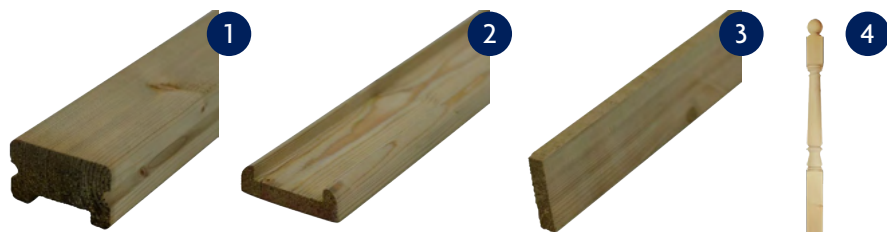

Versatile Material

Treated for Extended Lifespan

Treated Decking

Balau / Bangkiri
Decking

Don't forget....
**ANTI-SLIP
INSERTS**

	SIZE	SKU
1	144x32mmx3.9m 144x32mmx4.8m	DECKING39 DECKING48
2	145 x 21mm	DECK1452IBAL

It is advised that all Timber Decking products are sealed with our End Grain Sealer to prevent water ingress. Stainless Steel screws are also available for installation

Treated Pencil Round Handrail

Treated Sole Plate